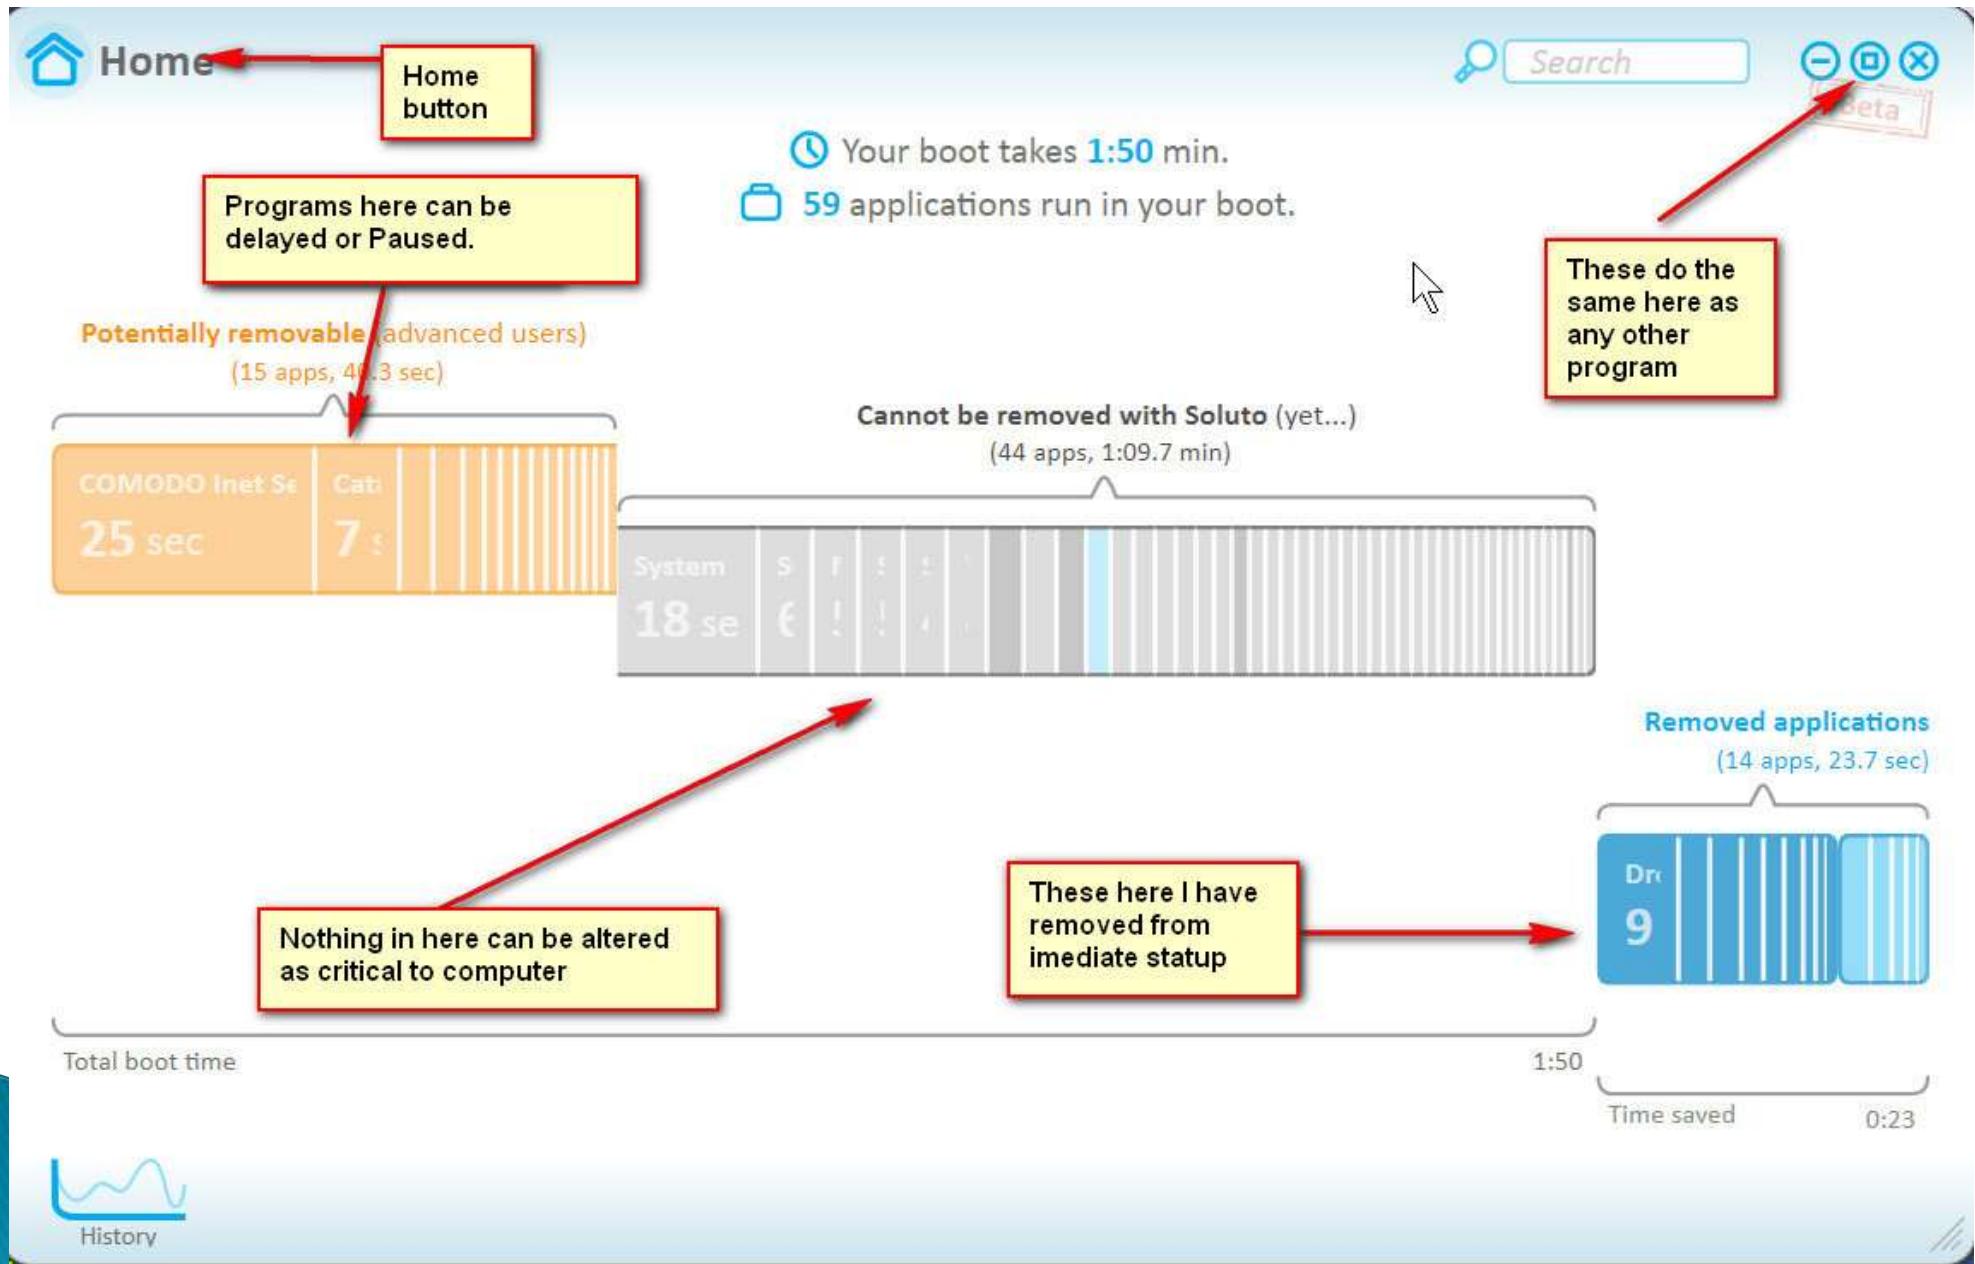

Last Months Discussion

- ▶ Soluto: Anti Frustration software–
- ▶ Download from <http://www.soluto.com/>
- ▶ Install Soluto
- ▶ Nothing happens till either reboot or
- ▶ Your next Full Start.

Soluto: Anti Frustration software

- ▶ Click Blue button or mouse over to begin.

Soluto: Anti Frustration software

Soluto: Anti Frustration software

Soluto: Anti Frustration software

Home Search Beta

Potentially removable (advanced users)
Remove these apps from boot only if you're sure you fully understand the implications.
(15 apps, 40.3 sec)